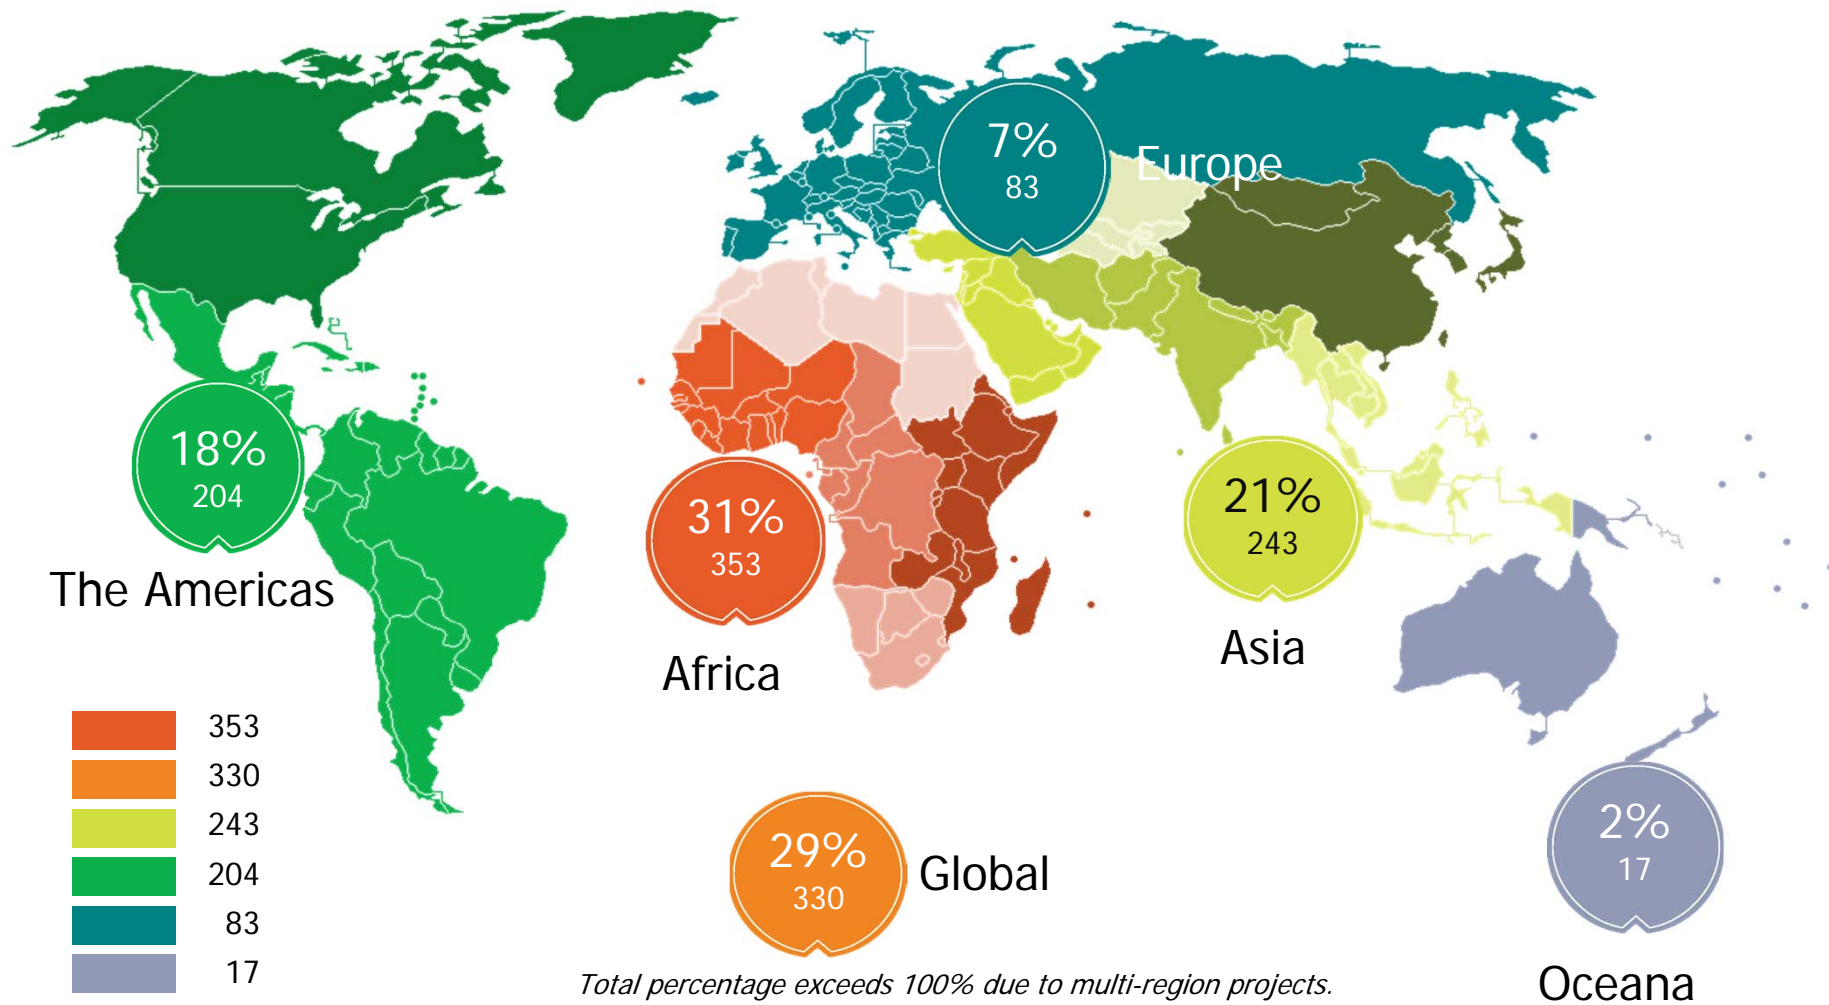

MSU GLOBAL ENGAGEMENT: THEMES, REGIONS, RELATIONSHIPS

Robert Glew, Associate Dean For Academic Programs

MICHIGAN STATE
UNIVERSITY

International Studies and Programs (ISP)

Area & Thematic Centers

Education Offices

Total 10 YR International Research Awards by Major Theme

MSU Engagement by Region

FY 2006-2015 (Projects)

Where to find funding for international research – sign up!

MICHIGAN STATE UNIVERSITY

Search Office of International Research Collat