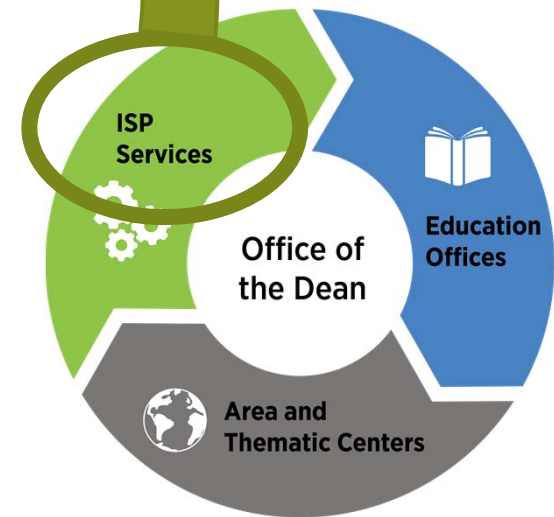

ISP Services