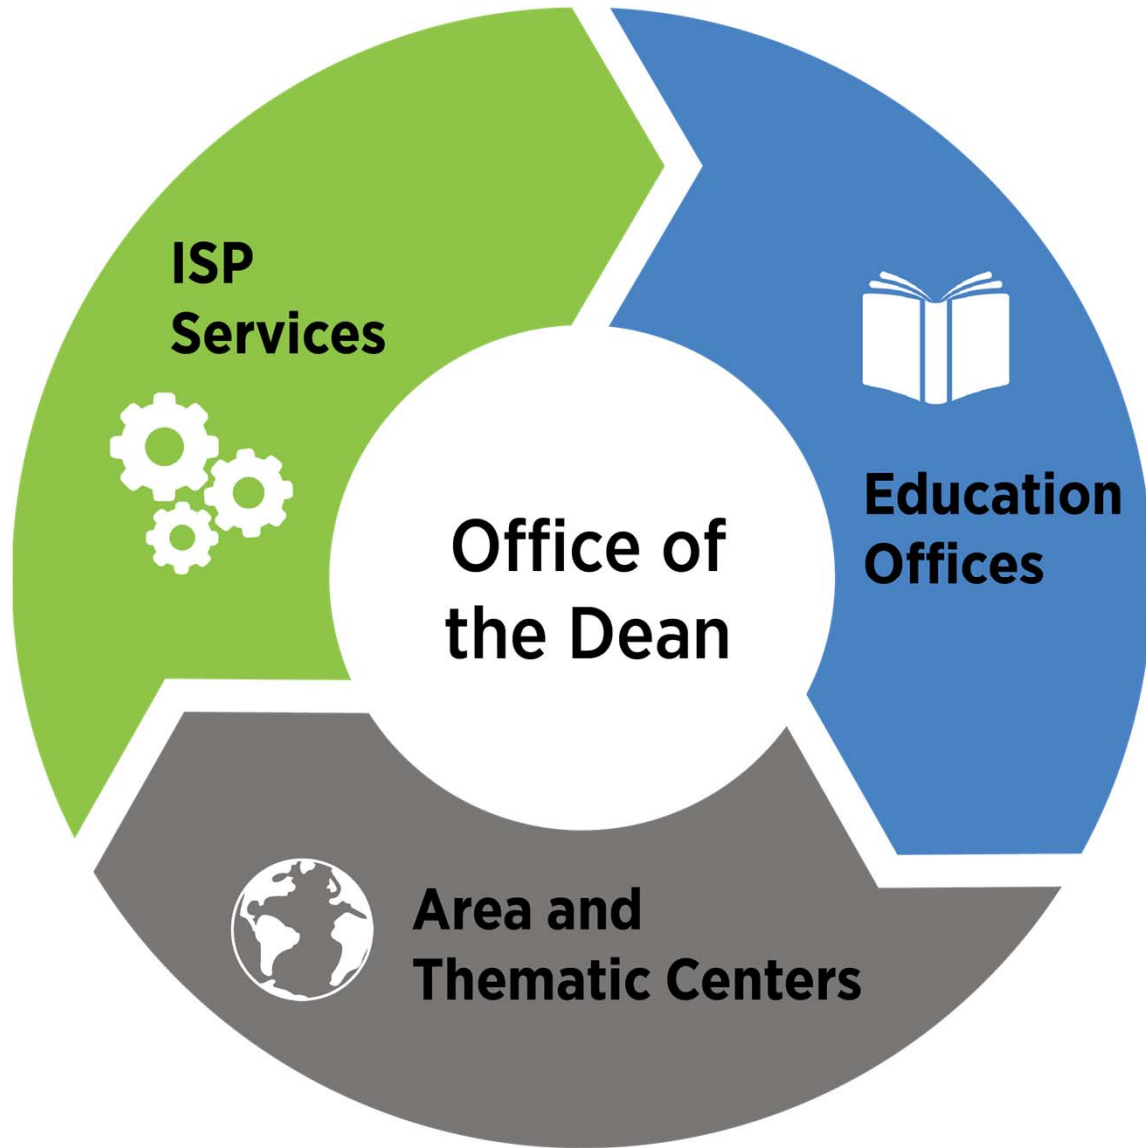

MSU GLOBAL ENGAGEMENT: THEMES, REGIONS, RELATIONSHIPS

Robert Glew, Associate Dean For Academic Programs

MICHIGAN STATE
UNIVERSITY

International Studies and Programs (ISP)

Area & Thematic Centers

Education Offices

International Studies and Programs

MICHIGAN STATE UNIVERSITY

International Studies & Programs

Search ISP

About

International Centers & Units

MSU's Global Reach

Information & Resources