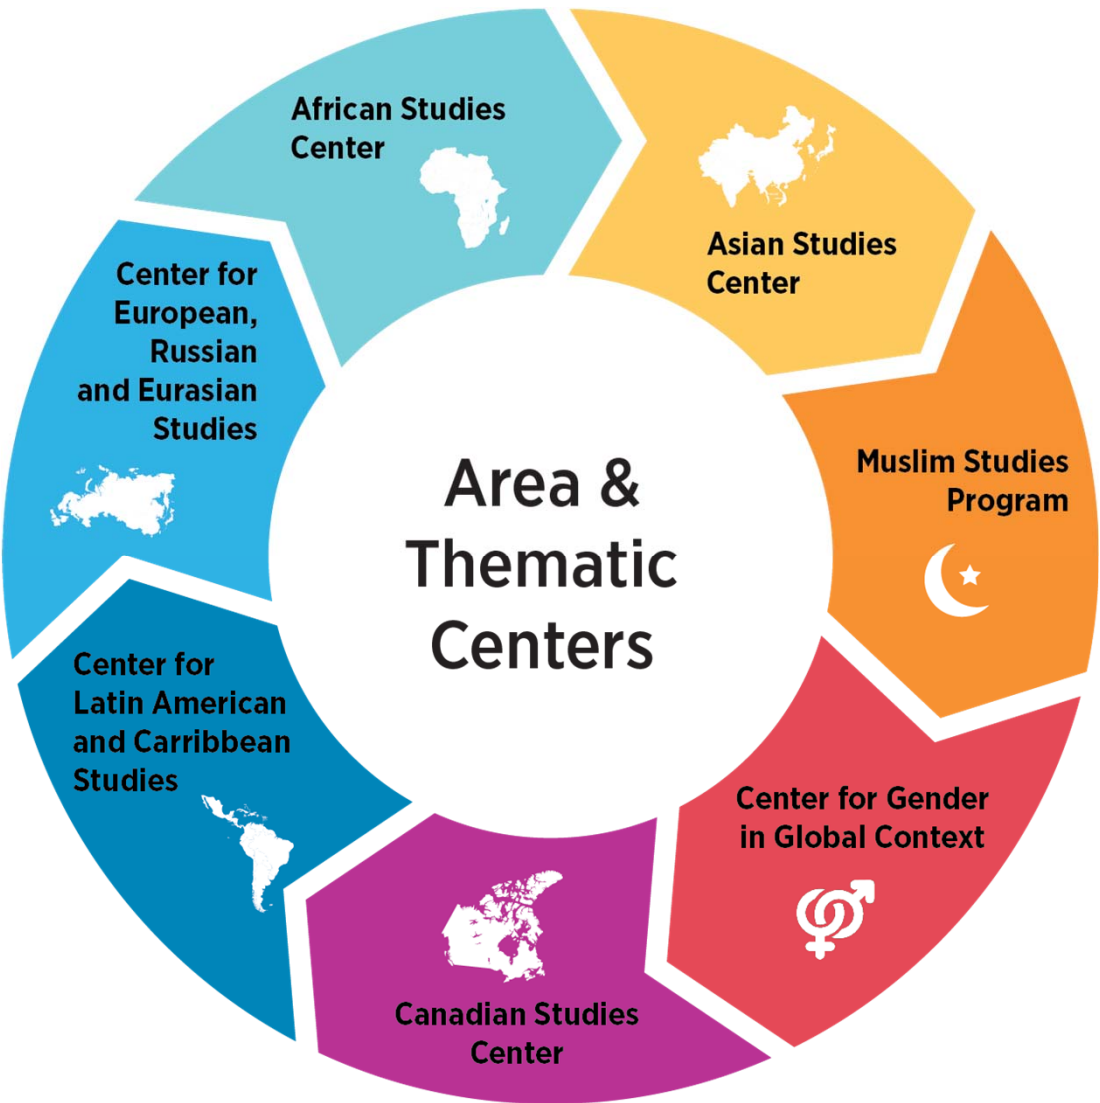

MSU GLOBAL ENGAGEMENT: THEMES, REGIONS, RELATIONSHIPS

Robert Glew, Associate Dean For Academic Programs

MICHIGAN STATE
UNIVERSITY

International Studies and Programs (ISP)

Area & Thematic Centers

Education Offices