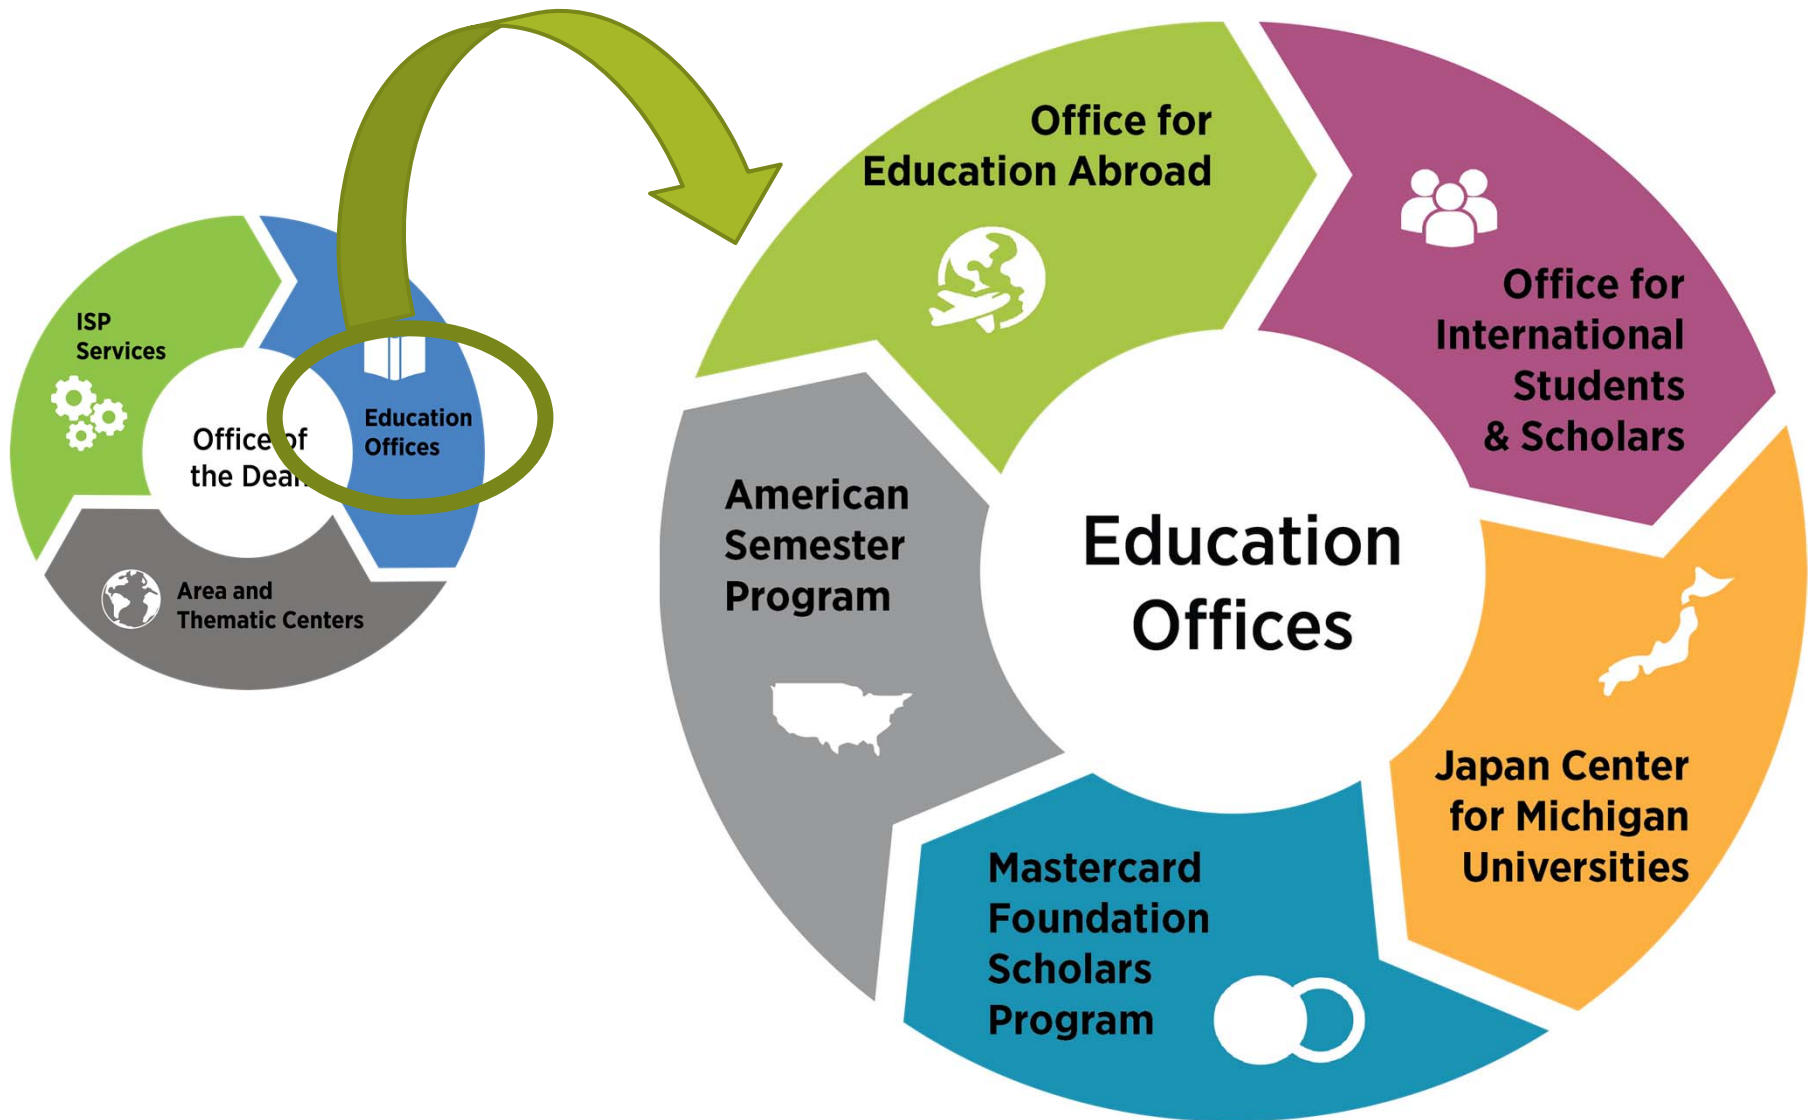

MSU GLOBAL ENGAGEMENT: THEMES, REGIONS, RELATIONSHIPS

Robert Glew, Associate Dean For Academic Programs

MICHIGAN STATE
UNIVERSITY

International Studies and Programs (ISP)

Area & Thematic Centers

Education Offices

International Studies and Programs

MICHIGAN STATE UNIVERSITY

International Studies & Programs

Search ISP

About

International Centers & Units

MSU's Global Reach

Information & Resources