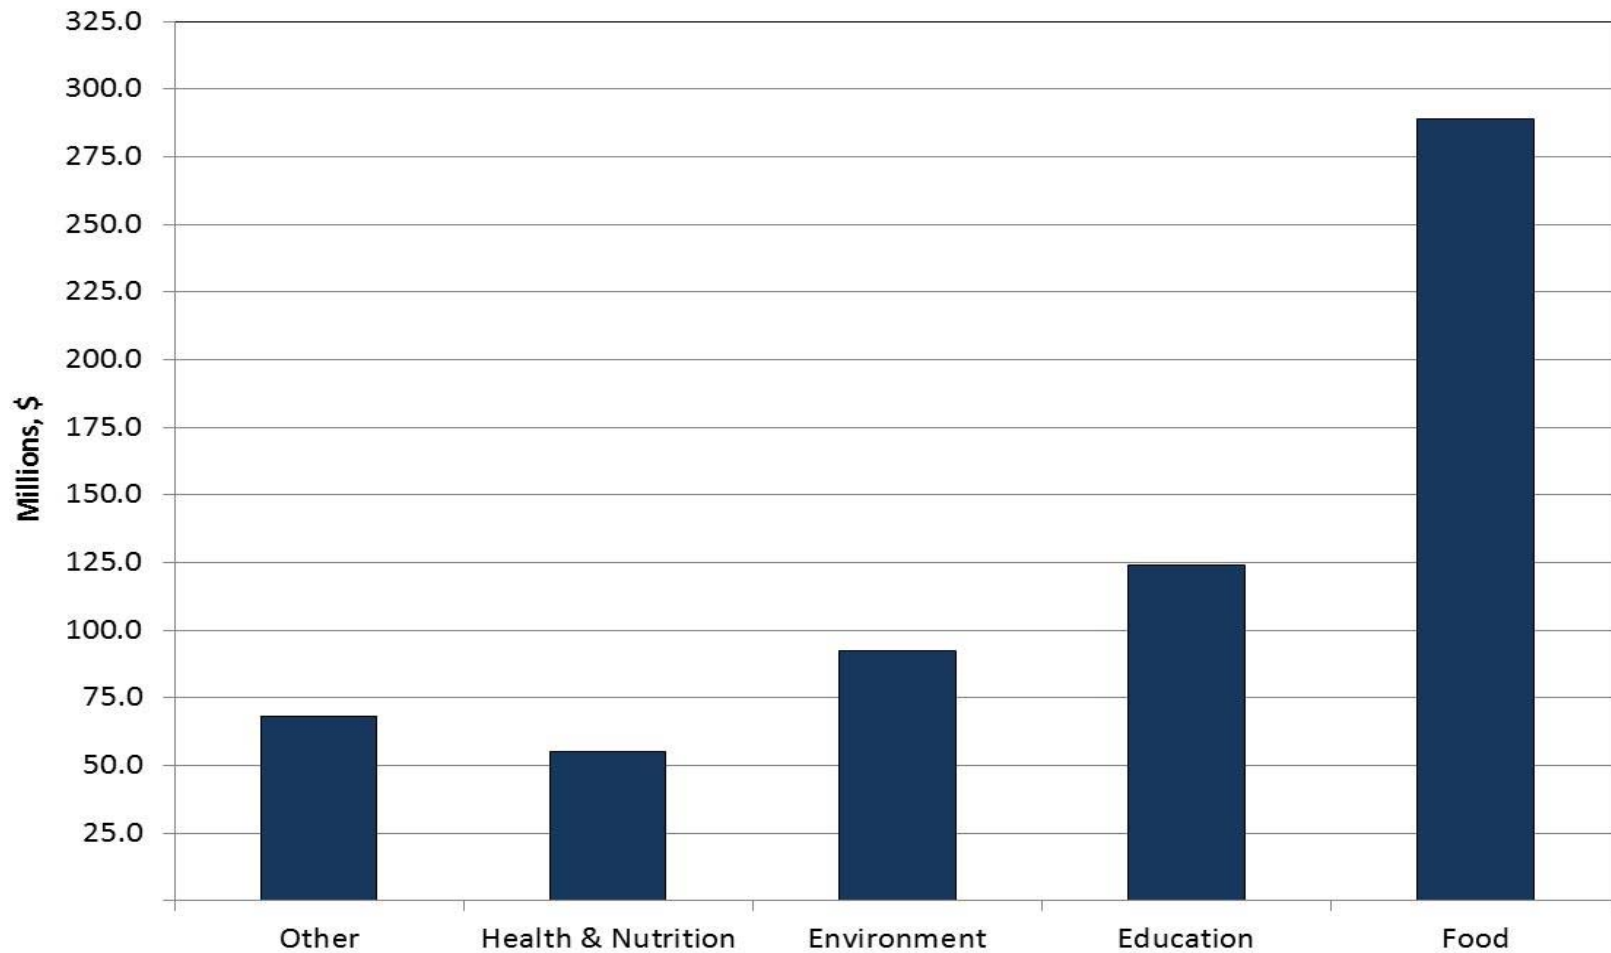

Total 10 YR International Research Awards by Major Theme

MSU Engagement by Region

FY 2006-2015 (Projects)

Where to find funding for international research – sign up!

MICHIGAN STATE UNIVERSITY

Search Office of International Research Collat